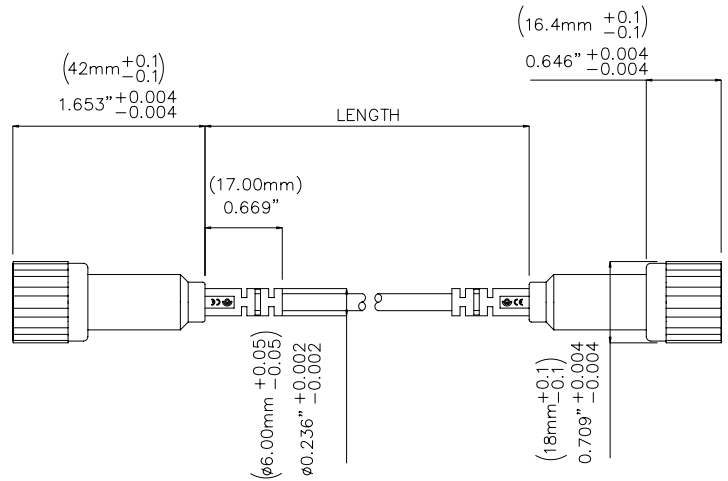

Models 72926
IEC Insulated BNC Male 50 ohm Cable

Features

- IEC Insulated BNC Male to BNC Male 50 ohm cable.

Materials

- Connector body: Nickel plated Brass
- Center Contact: Gold Plated Brass
- Dielectric: White PTFE

Ordering Information

Model: 72926-C-Length
Available Lengths: 40 inches (-40) or 80 inches (-80)

Specifications

Max Current	3 A Max
Max Voltage	500 V CAT I 150 V CAT III
Cable	50 Ω

USA: Sales: 800-490-2361 Technical Support: 800-241-2060 Fax: 888-403-3360

Europe: 31-(0) 40 2675 150 **International:** 425-446-5500
e-mail: technicalsupport@pomonatest.com

Where to Buy: www.pomonaelectronics.com

All dimensions are in inches. Tolerances (except noted): .xx = ±.02" (.51 mm), .xxx = ±.005" (.127 mm). All specifications are to the latest revisions. Specifications are subject to change without notice. Registered trademarks are the property of their respective companies.